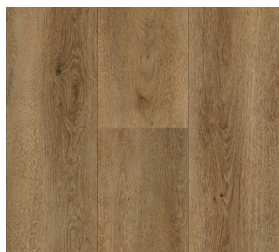

PACIFICO GRANDE

10" WIDE
Elevate Your Space

Featuring generously wide planks measuring 10 inches! The impressive width of these planks effortlessly enhances the grandeur of any room, exuding a sense of spaciousness and sophistication. Crafted with meticulous attention to detail, this flooring option not only showcases the inherent beauty of hardwood but also offers unparalleled stability and durability, ensuring a timeless investment that will elevate the aesthetic appeal of any home or space.

Harvest

Stonington

Grandview

Andes Summit

Moondust Lane

Windmill Wings

Sunnyside

Bald Eagle