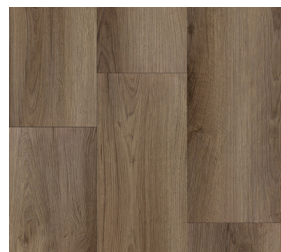

PACIFICO GRANDE

10" WIDE
Elevate Your Space

Featuring generously wide planks measuring 10 inches! The impressive width of these planks effortlessly enhances the grandeur of any room, exuding a sense of spaciousness and sophistication. Crafted with meticulous attention to detail, this flooring option not only showcases the inherent beauty of hardwood but also offers unparalleled stability and durability, ensuring a timeless investment that will elevate the aesthetic appeal of any home or space.

Kirk View

Chest Springs

WATERPROOF

Top Layer & Lock Protection

10" WIDE PLANKS

Luxurious 10"* Wide by 82.5" Length Planks

SUPERIOR PROTECTION

30mil Wear Layer