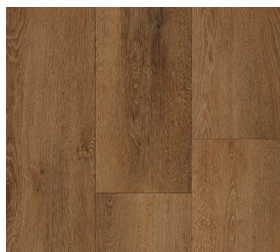

PACIFICO GRANDE

10" WIDE
Elevate Your Space

Featuring generously wide planks measuring 10 inches! The impressive width of these planks effortlessly enhances the grandeur of any room, exuding a sense of spaciousness and sophistication. Crafted with meticulous attention to detail, this flooring option not only showcases the inherent beauty of hardwood but also offers unparalleled stability and durability, ensuring a timeless investment that will elevate the aesthetic appeal of any home or space.

Harvest

Stonington

Grandview

Andes Summit

Moondust Lane

Windmill Wings

Sunnyside

Bald Eagle

Kirk View

Chest Springs

WATERPROOF

Top Layer & Lock Protection

10" WIDE PLANKS

Luxurious 10"* Wide by 82.5" Length Planks

SUPERIOR PROTECTION

30mil Wear Layer